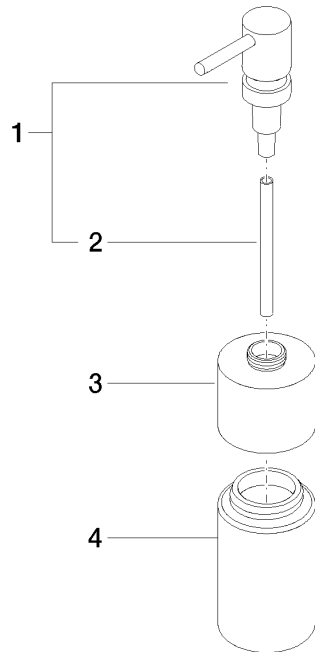

Dispenser free-standing model - Platinum

ELIO

84 435 970

- bottle made of crystal glass, matt
- width 60mm
- height 200 mm
- 250 ml bottle
- 59mm projection

Fits ELIO, ENO, MEM, META SQUARE, SYNC, TARA and TARA ULTRA

Fits: ELIO, MEM, TARA, ENO, SYNC, TARA ULTRA, META SQUARE

	Platinum	84 435 970-08
	Chrome	84 435 970-00
	Brushed Platinum	84 435 970-06
	Dark Chrome	84 435 970-19
	Brushed Durabrass (23kt Gold)	84 435 970-28
	Matte Black	84 435 970-33
	Brushed Champagne (22kt Gold)	84 435 970-46
	Champagne (22kt Gold)	84 435 970-47
	Brushed Chrome	84 435 970-93
	Brushed Dark Platinum	84 435 970-99

84 435 970

mm [inches]

84 435 970

Parts for other finishes can be found here: [Chrome](#)

Spare parts list

No.	Item Number	Name	Quantity used	Delivery time
1	90 10 10 535 00-08	dispenser	1	40
2	08 10 10 499 90	Immersion tube for lotion dispenser Ø 8 x 1 x 100 mm -	1	2
3	90 10 10 524 00-08	base	1	40
4	90 90 04 001 00 82	glass	1	2